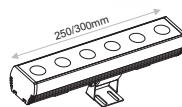

**L90/B10 50.000h**  
for monochromatic models

**L90/B10 50.000h**  
for RGB, RGBW, R, G, B models

ELEGANT MAX

ELEGANT MAX 25cm & 30cm

ELEGANT MAX 25cm & 30cm

Chain connection with input-output cables  
(for 25/30cm only in standard version)

**Lighting management options:**

On-Off/DALI(0..10V/1..10V)/DMX512/PHASE CUT/IR/RF/PUSH BUTTON/Bluetooth

**Technical features:**

Installation:	Surface mounted, Wall mounted
LED light source:	High power CREE LEDs
Optics:	Monochrome, Tunable White (1in1), RGB (1in1): 10°, 25°, 45°, 40°x10° (25 & 30cm only available in monochromatic), Tunable white (3in1), RGB (3in1), RGBW (4in1): 25°, 40°x10°
Lengths:	25cm, 30cm, 50cm, 60cm, 100cm, 120cm
No. of LEDs 100, 120cm / 50, 60cm:	Monochrome, Tunable White (1in1), RGB(1in1): 24 leds / 12 leds Tunable White (3in1), RGB (3in1): 72 leds / 36 leds RGBW (4in1): 96 leds / 48 leds
No. of LEDs 25cm & 30cm:	Monochrome: 6 leds
Pitch for 25cm, 50cm, 100cm:	41.65 mm (Pitch is maintained between luminaries)
Pitch for 30cm, 60cm, 120cm:	50 mm (Pitch is maintained between luminaries)
Power supply:	Constant voltage 24VDC
Power:	25cm, 30cm: 17.5W / 50cm, 60cm: 35W / 100cm, 120cm: 70W
Ingress protection:	IP66
Operation Ambient temperature:	-25°C to +50°C.
Weight 25/30/50/60/100/120cm:	0,85 / 1,00 / 1,70 / 2,00 / 3,13 / 3,74kgs (standard models)