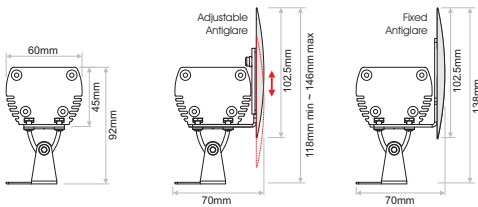

**L90/B10 50.000h**  
for monochromatic models

**L90/B10 50.000h**  
for RGB, RGBW, R, G, B models

ELEGANT MAX

ELEGANT MAX 25cm & 30cm

ELEGANT MAX 25cm & 30cm

Chain connection with input-output cables  
(for 25/30cm only in standard version)

**Lighting management options:**

On-Off/DALI(0..10V/1..10V)/DMX512/PHASE CUT/IR/RF/PUSH BUTTON/Bluetooth

**Technical features:**

Installation:	Surface mounted, Wall mounted
LED light source:	High power CREE LEDs
Optics:	Monochrome, Tunable White (1in1), RGB (1in1): 10°, 25°, 45°, 40°x10° (25 & 30cm only available in monochromatic), Tunable white (3in1), RGB (3in1), RGBW (4in1): 25°, 40°x10°
Lengths:	25cm, 30cm, 50cm, 60cm, 100cm, 120cm
No. of LEDs 100, 120cm / 50, 60cm:	Monochrome, Tunable White (1in1), RGB(1in1): 24 leds / 12 leds Tunable White (3in1), RGB (3in1): 72 leds / 36 leds RGBW (4in1): 96 leds / 48 leds
No. of LEDs 25cm & 30cm:	Monochrome: 6 leds
Pitch for 25cm, 50cm, 100cm:	41.65 mm (Pitch is maintained between luminaries)
Pitch for 30cm, 60cm, 120cm:	50 mm (Pitch is maintained between luminaries)
Power supply:	Constant voltage 24VDC
Power:	25cm, 30cm: 17.5W / 50cm, 60cm: 35W / 100cm, 120cm: 70W
Ingress protection:	IP66
Operation Ambient temperature:	-25°C to +50°C.
Weight 25/30/50/60/100/120cm:	0,85 / 1,00 / 1,70 / 2,00 / 3,13 / 3,74kgs (standard models)