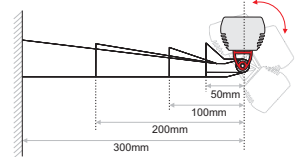

Wall brackets

Fixed 5,10,20,30cm Wall brackets INOX-316 (Set of 2)

ELG.002 5cm Passivated
ELGW002 5cm White RAL9003 mat
ELGB002 5cm Black RAL 9005 mat

ELG.003 10cm Passivated
ELGW003 10cm White RAL9003 mat
ELGB003 10cm Black RAL 9005 mat

ELG.004 20cm Passivated
ELGW004 20cm White RAL9003 mat
ELGB004 20cm Black RAL 9005 mat

ELG.005 30cm Passivated
ELGW005 30cm White RAL9003 mat
ELGB005 30cm Black RAL 9005 mat

(RAL colours as extra upon request)