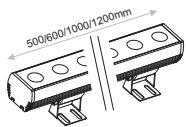

**L90/B10 50.000h**  
for monochromatic models

**L90/B10 50.000h**  
for RGB, RGBW, R, G, B models

ELEGANT MAX

ELEGANT MAX 25cm & 30cm

ELEGANT MAX 25cm & 30cm

Chain connection with input-output cables  
(for 25/30cm only in standard version)

**Lighting management options:**

On-Off/DALI(0..10V/1..10V)/DMX512/PHASE CUT/IR/RF/PUSH BUTTON/Bluetooth

**Technical features:**

Installation:	Surface mounted, Wall mounted
LED light source:	High power CREE LEDs
Optics:	Monochrome, Tunable White (1in1), RGB (1in1): 10°, 25°, 45°, 40°x10° (25 & 30cm only available in monochromatic), Tunable white (3in1), RGB (3in1), RGBW (4in1): 25°, 40°x10°
Lengths:	25cm, 30cm, 50cm, 60cm, 100cm, 120cm
No. of LEDs 100, 120cm / 50, 60cm:	Monochrome, Tunable White (1in1), RGB(1in1): 24 leds / 12 leds Tunable White (3in1), RGB (3in1): 72 leds / 36 leds RGBW (4in1): 96 leds / 48 leds
No. of LEDs 25cm & 30cm:	Monochrome: 6 leds
Pitch for 25cm, 50cm, 100cm:	41.65 mm (Pitch is maintained between luminaries)
Pitch for 30cm, 60cm, 120cm:	50 mm (Pitch is maintained between luminaries)
Power supply:	Constant voltage 24VDC
Power:	25cm, 30cm: 17.5W / 50cm, 60cm: 35W / 100cm, 120cm: 70W
Ingress protection:	IP66
Operation Ambient temperature:	-25°C to +50°C.
Weight 25/30/50/60/100/120cm:	0,85 / 1,00 / 1,70 / 2,00 / 3,13 / 3,74kgs (standard models)

Input & Output cable with IP connectors  
(25/30cm only available in this version)

**Extension cables with connectors IP68**

**2 pole**  
**WIR.546** 2pole 100cm  
**WIR.547** 2pole 200cm  
**WIR.480** 2pole 300cm  
**WIR.481** 2pole 500cm