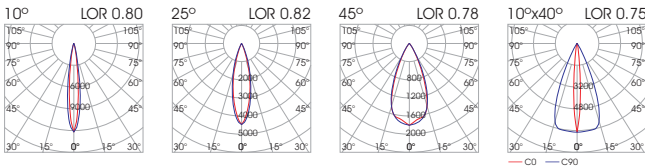

Model	Luminaire Colour**	CCT*** - CRI	17.5W			35W			70W			Beam Angle	Watt / Length***	Voltage
			LED Source	LED Source	LED Source	LED Source	LED Source	LED Source	LED Source					
ELEGANT MAX <i>(ELEGANT MAX)</i>	Anodized <i>(AN)</i>	2700K - 80CRI <i>[2780]</i>	1690lm	3370lm	6750lm	10° <i>[10]</i>	17.5W / 25cm <i>(18WD25)</i>	24VDC <i>(24)</i>						
	Marine Type <i>(MT)</i>	2700K - 90CRI <i>[2790]</i>	1390lm	2780lm	5560lm	25° <i>[25]</i>	17.5W / 30cm <i>(18WD30)</i>							
		3000K - 80CRI <i>[3080]</i>	1780lm	3560lm	7110lm	45° <i>[45]</i>	35W / 50cm <i>(35WD50)</i>							
		3000K - 90CRI <i>[3090]</i>	1480lm	2960lm	5930lm	10°x40° <i>[40]</i>	35W / 60cm <i>(35WD60)</i>							
		4000K - 80CRI <i>[4080]</i>	1870lm	3740lm	7480lm		70W / 100cm <i>(70W100)</i>							
		4000K - 90CRI <i>[4090]</i>	1690lm	3370lm	6750lm		70W / 120cm <i>(70W120)</i>							
		5700K - 80CRI <i>[5780]</i>	1870lm	3740lm	7480lm									
		5700K - 90CRI <i>[5790]</i>	1690lm	3370lm	6750lm									
		6500K - 80CRI <i>[6580]</i>	1870lm	3740lm	7480lm									
		Tunable WC 1in1 <i>[WC1*]</i>	-	3560lm	7110lm									
		Tunable WNC 1in1 <i>[WNC1*]</i>	-	2950lm	5900lm									
		Red <i>[RD]</i>		920lm	1840lm	3670lm								
		Green <i>[GR]</i>		1650lm	3300lm	6600lm								
		Blue <i>[BL]</i>		470lm	940lm	1870lm								
		Amber <i>[AM]</i>		1010lm	2030lm	4060lm								
		RGB 1in1 <i>[RGB1]</i>		-	1430lm	2850lm								
		Tunable WNC 3in1 <i>[WNC3*]</i>		-	2700lm	5400lm	25° <i>[25]</i>							
		RGB 3in1 <i>[RGB3]</i>		-	2500lm	4990lm	10°x40° <i>[40]</i>							
		RGBW 4in1 <i>[RGBW]</i>		-	2650lm	5310lm								
		RGBA 4in1 <i>[RGBA]</i>		-	2450lm	4890lm								

*WC1: Tunable 2700K-6500K 1in1
*WNC1: Tunable 2700K-4000K-6500K 1in1
*WNC3: Tunable 2700K-4000K-6500K 3in1
** Available in RAL colours upon request
*** 25cm & 30cm only available monochromatic

Ordering Code Example: ELEGANT MAX-AN-3090-45-70W100-24